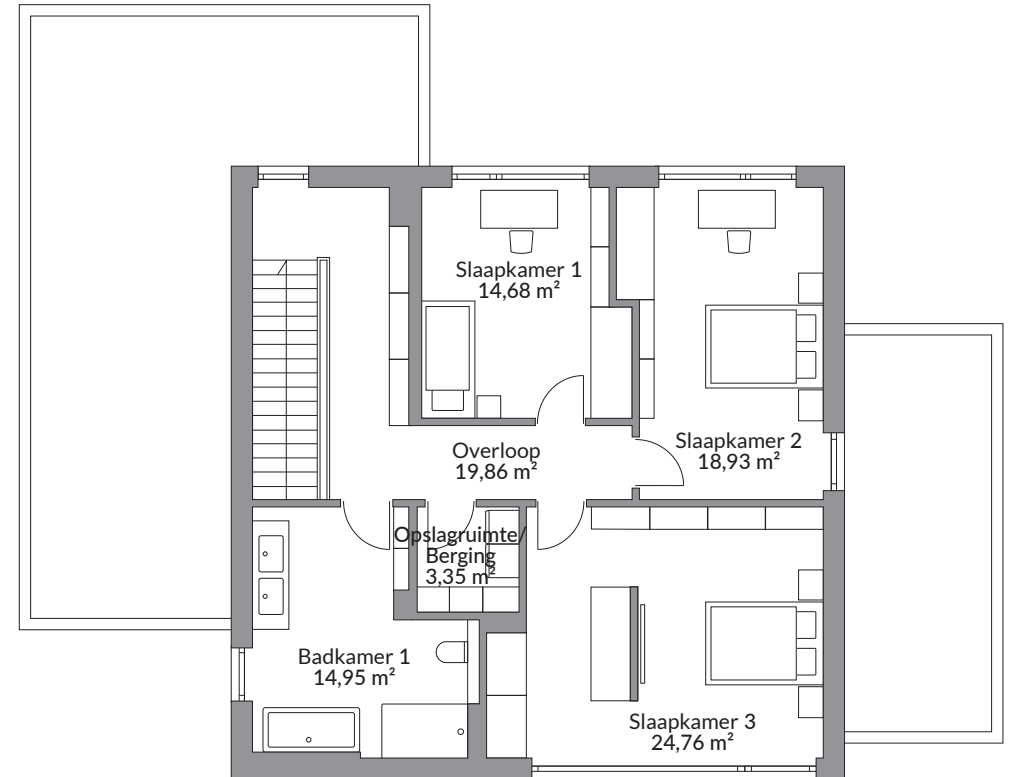

VISION 225 NL

224,14 m²

Begane grond 127,61 m²

Bovenverdieping 96,53 m²

VISION

by Danwood