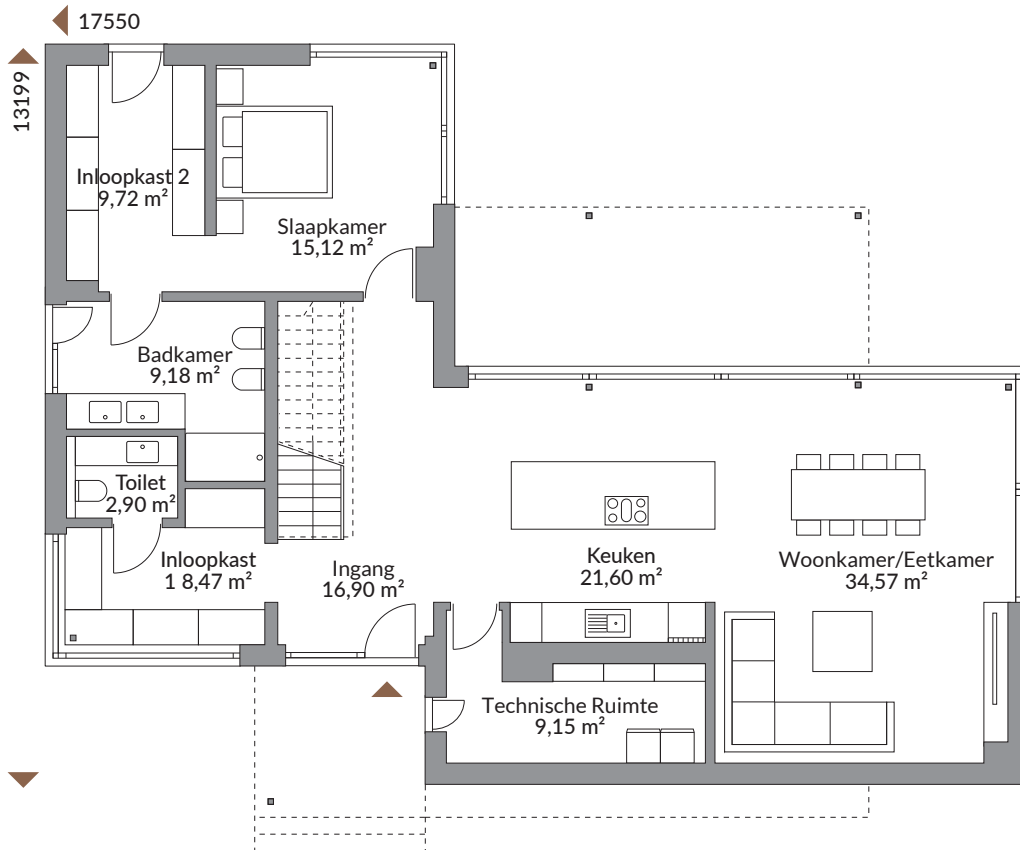

VISION 225 NL

224,14 m²

Begane grond 127,61 m²

Bovenverdieping 96,53 m²

VISION

by Danwood