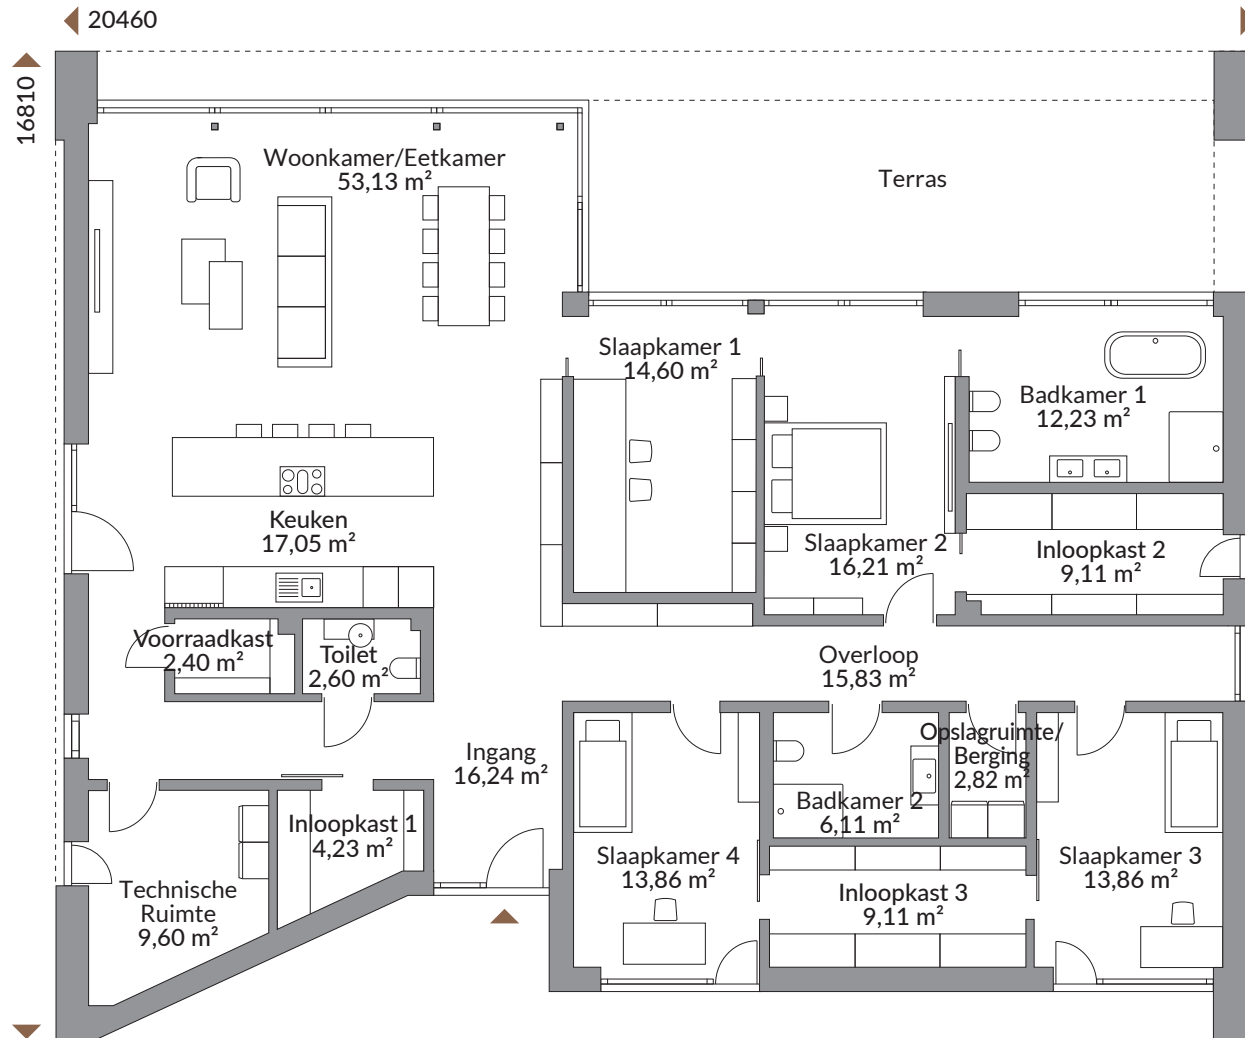

# VISION 220 NL

218,99 m<sup>2</sup>

Begane grond 218,99 m<sup>2</sup>

VISION  
by Danwood