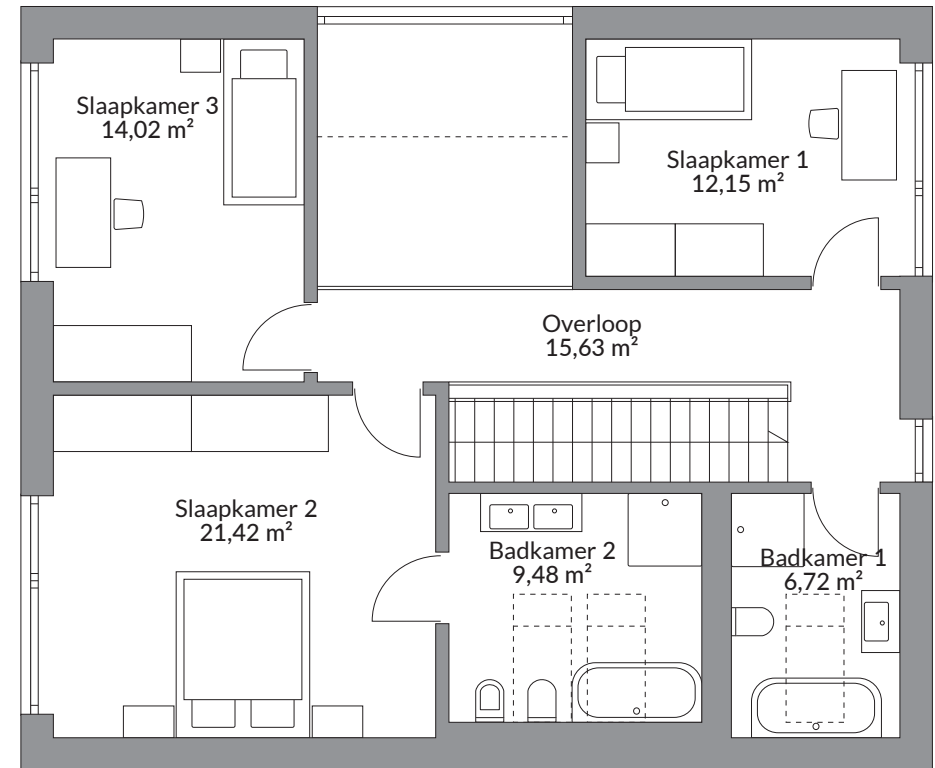

# VISION 172 NL

171,57 m<sup>2</sup>

Begane grond 92,15 m<sup>2</sup>

Zolderverdieping 79,42 m<sup>2</sup>

VISION  
by Danwood