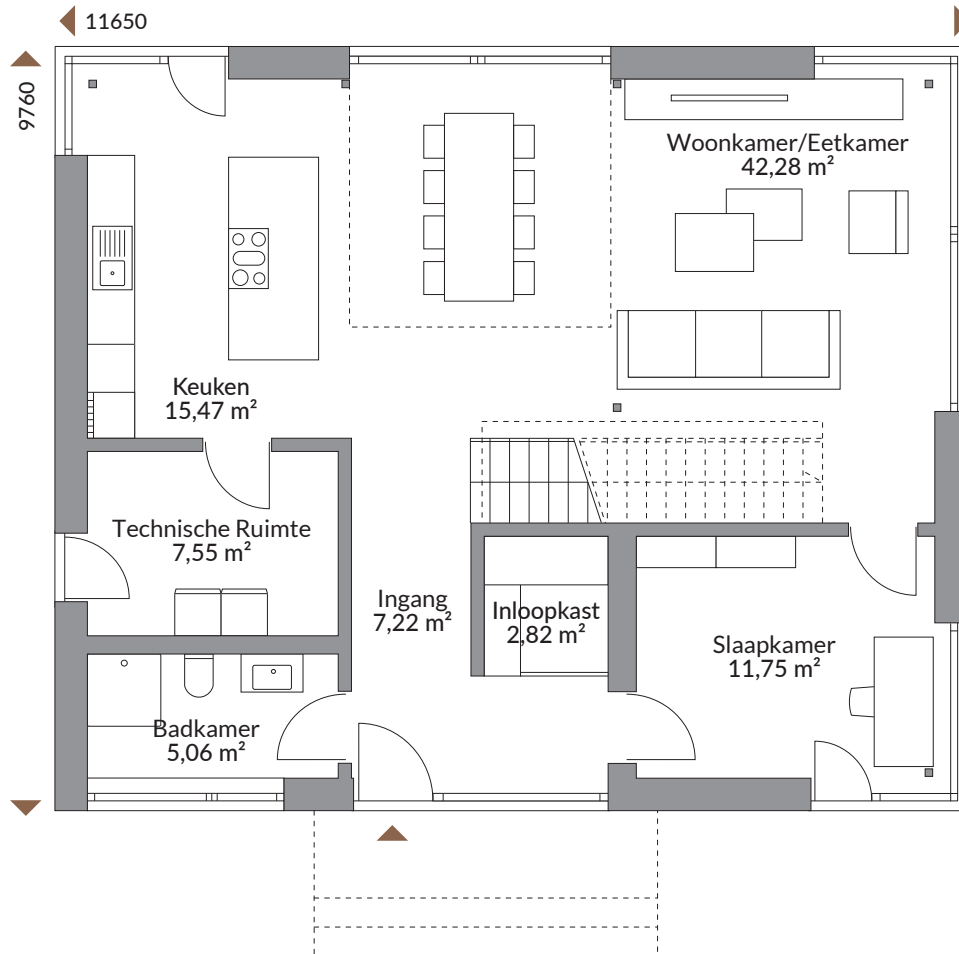

# VISION 172 NL

171,57 m<sup>2</sup>

Begane grond 92,15 m<sup>2</sup>

Zolderverdieping 79,42 m<sup>2</sup>

VISION  
by Danwood