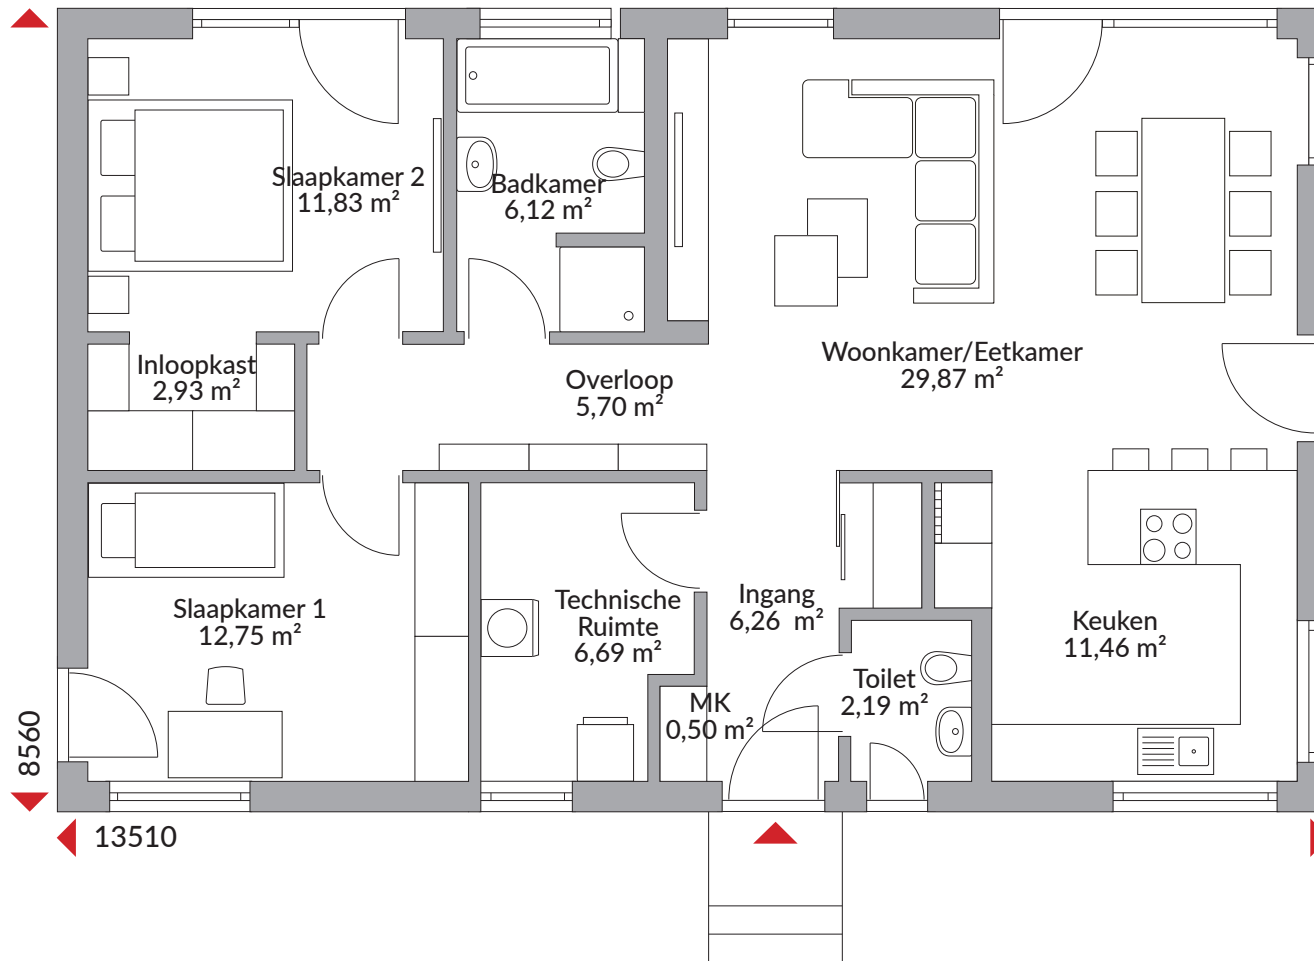

PERFECT 95 NL

96,30 m²

Begane grond 96,30 m²

TODAY